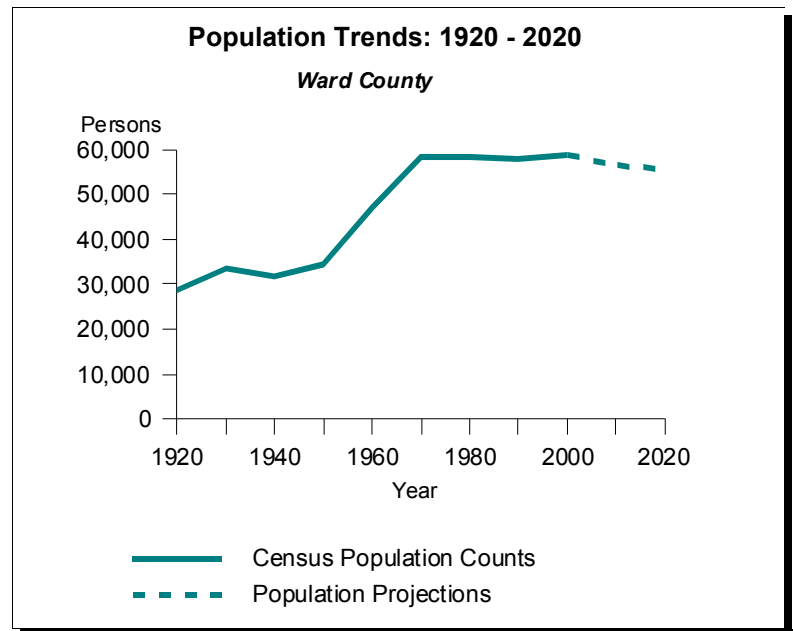

Ward County

County Quick Facts

- County Seat : **Minot**
- State Population Rank, 2000 : **4**
- Median Age in Years, 2000 : **32.4**
- Persons Per Square Mile, 2000 : **29.2**

Table 1. Census Population Counts by Age and Gender, 1980, 1990 and 2000: Ward County

Age	1980			1990			2000		
	Total	Male	Female	Total	Male	Female	Total	Male	Female
0 to 4	5,579	2,842	2,737	5,011	2,567	2,444	4,348	2,263	2,085
5 to 9	4,857	2,489	2,368	4,656	2,433	2,223	4,228	2,203	2,025
10 to 14	4,489	2,335	2,154	4,239	2,168	2,071	4,200	2,161	2,039
15 to 19	5,623	2,838	2,785	4,382	2,180	2,202	4,730	2,432	2,298
20 to 24	7,718	4,057	3,661	5,746	2,974	2,772	5,562	2,929	2,633
25 to 29	5,969	3,154	2,815	5,715	3,023	2,692	4,411	2,269	2,142
30 to 34	4,447	2,308	2,139	5,034	2,515	2,519	3,859	1,994	1,865
35 to 39	3,328	1,723	1,605	4,498	2,304	2,194	4,517	2,271	2,246
40 to 44	2,620	1,334	1,286	3,402	1,754	1,648	4,318	2,169	2,149
45 to 49	2,322	1,127	1,195	2,468	1,213	1,255	3,872	1,905	1,967
50 to 54	2,269	1,141	1,128	2,181	1,086	1,095	3,034	1,515	1,519
55 to 59	1,990	954	1,036	2,060	985	1,075	2,335	1,171	1,164
60 to 64	1,914	903	1,011	2,018	949	1,069	2,040	990	1,050
65 to 69	1,779	772	1,007	1,811	839	972	1,842	832	1,010
70 to 74	1,490	666	824	1,614	692	922	1,775	801	974
75 to 79	920	399	521	1,365	542	823	1,412	613	799
80 to 84	573	227	346	1,002	350	652	1,168	435	733
85 plus	505	162	343	719	250	469	1,144	331	813
Total	58,392	29,431	28,961	57,921	28,824	29,097	58,795	29,284	29,511