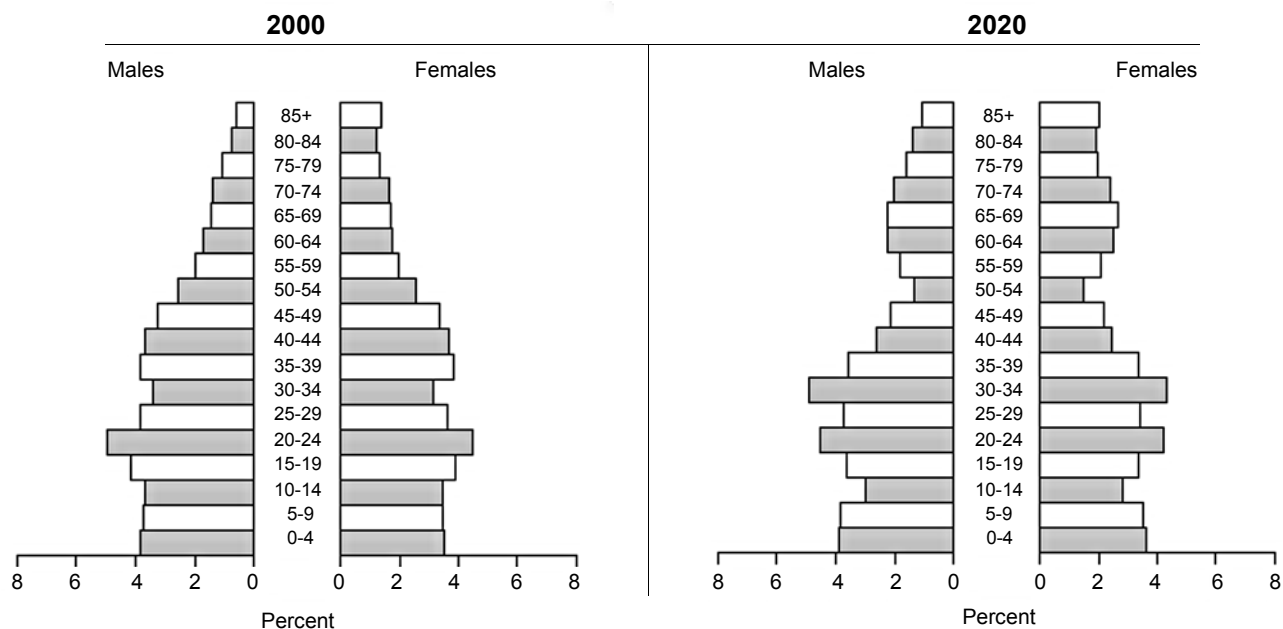

Population Pyramids for Ward County

Table 2. Population Projections by Age and Gender, 2005, 2010, 2015, and 2020: Ward County

Age	2005			2010			2015			2020		
	Total	Male	Female	Total	Male	Female	Total	Male	Female	Total	Male	Female
0 to 4	4,172	2,170	2,002	3,800	1,959	1,841	4,339	2,257	2,082	4,198	2,183	2,015
5 to 9	4,131	2,150	1,981	3,964	2,062	1,902	3,610	1,861	1,749	4,122	2,144	1,978
10 to 14	3,784	1,972	1,812	3,697	1,924	1,773	3,547	1,845	1,702	3,231	1,666	1,565
15 to 19	4,620	2,377	2,243	4,162	2,169	1,993	4,066	2,116	1,950	3,902	2,030	1,872
20 to 24	5,676	2,918	2,758	5,544	2,852	2,692	4,995	2,603	2,392	4,879	2,539	2,340
25 to 29	4,449	2,343	2,106	4,540	2,334	2,206	4,436	2,282	2,154	3,996	2,082	1,914
30 to 34	5,122	2,721	2,401	5,170	2,809	2,361	5,271	2,798	2,473	5,151	2,736	2,415
35 to 39	2,849	1,432	1,417	3,779	1,954	1,825	3,811	2,017	1,794	3,888	2,009	1,879
40 to 44	3,337	1,630	1,707	2,105	1,028	1,077	2,790	1,403	1,387	2,811	1,448	1,363
45 to 49	3,757	1,856	1,901	2,905	1,394	1,511	1,833	880	953	2,427	1,200	1,227
50 to 54	3,369	1,629	1,740	3,270	1,588	1,682	2,528	1,192	1,336	1,595	752	843
55 to 59	2,603	1,286	1,317	2,891	1,383	1,508	2,806	1,348	1,458	2,170	1,012	1,158
60 to 64	2,002	994	1,008	2,452	1,198	1,254	2,724	1,289	1,435	2,644	1,256	1,388
65 to 69	1,863	873	990	2,009	964	1,045	2,461	1,162	1,299	2,737	1,250	1,487
70 to 74	1,683	732	951	1,868	843	1,025	2,012	932	1,080	2,468	1,123	1,345
75 to 79	1,614	703	911	1,681	705	976	1,866	813	1,053	2,009	899	1,110
80 to 84	1,272	530	742	1,596	666	930	1,665	669	996	1,846	771	1,075
85 plus	1,124	343	781	1,295	441	854	1,589	559	1,030	1,735	593	1,142
Total	57,427	28,659	28,768	56,728	28,273	28,455	56,349	28,026	28,323	55,809	27,693	28,116