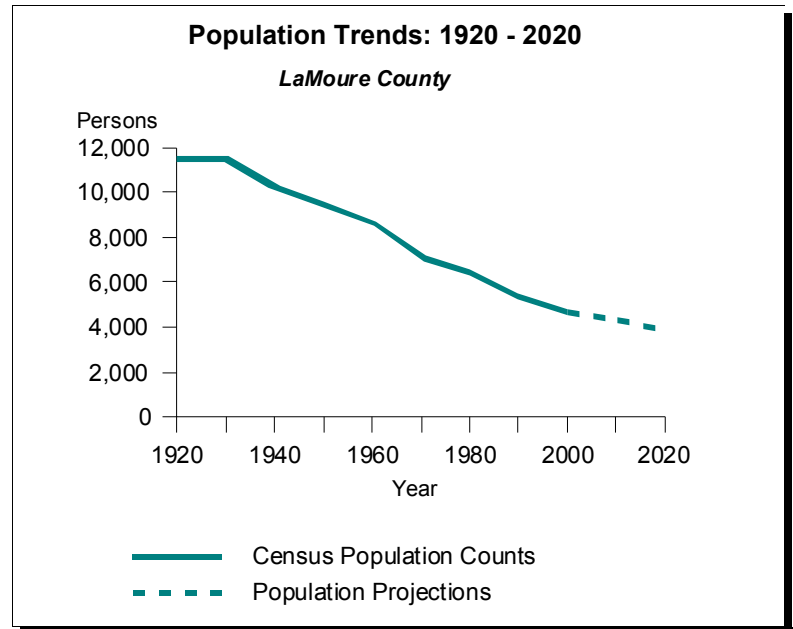

# LaMoure County

## County Quick Facts

- County Seat : **La Moure**
- State Population Rank, 2000 : **27**
- Median Age in Years, 2000 : **43.3**
- Persons Per Square Mile, 2000 : **4.1**

**Table 1. Census Population Counts by Age and Gender, 1980, 1990 and 2000: LaMoure County**