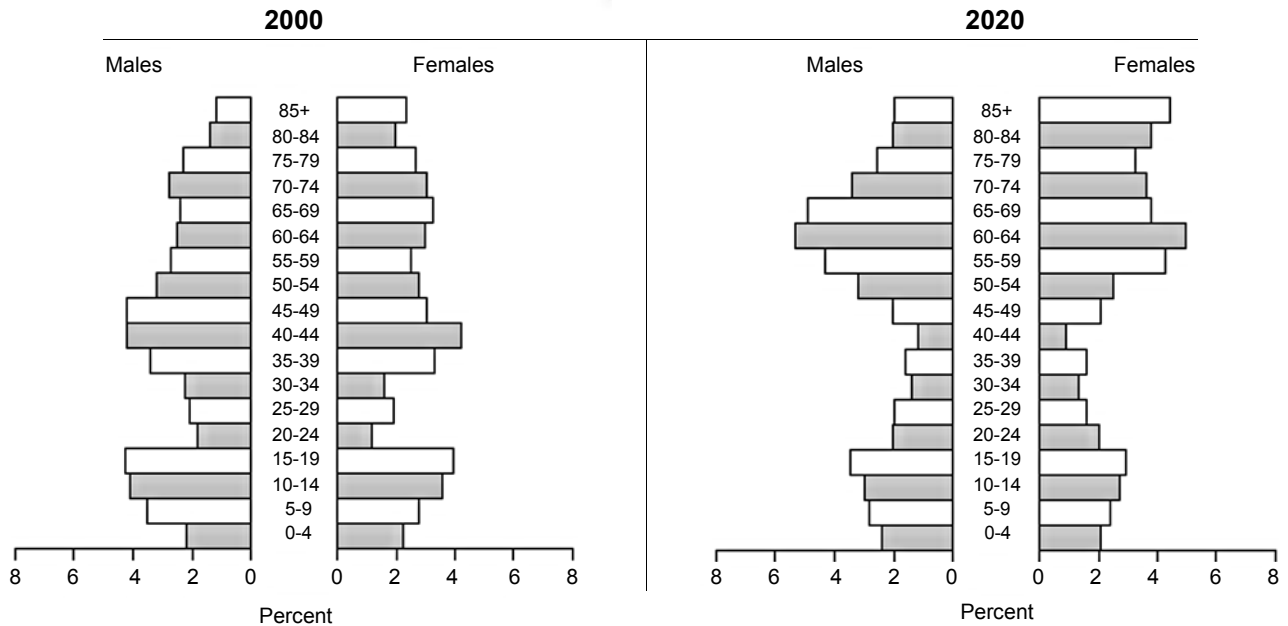

Population Pyramids for LaMoure County

Table 2. Population Projections by Age and Gender, 2005, 2010, 2015, and 2020: LaMoure County

Age	2005			2010			2015			2020		
	Total	Male	Female	Total	Male	Female	Total	Male	Female	Total	Male	Female
0 to 4	198	105	93	177	89	88	183	97	86	175	93	82
5 to 9	233	117	116	222	120	102	199	102	97	205	111	94
10 to 14	332	189	143	261	134	127	250	138	112	223	117	106
15 to 19	363	189	174	331	184	147	262	131	131	250	135	115
20 to 24	231	120	111	217	113	104	198	110	88	158	79	79
25 to 29	99	60	39	162	84	78	152	79	73	139	77	62
30 to 34	132	69	63	69	42	27	114	59	55	106	55	51
35 to 39	196	112	84	144	73	71	75	44	31	124	62	62
40 to 44	345	169	176	213	118	95	158	77	81	81	46	35
45 to 49	405	203	202	351	173	178	217	121	96	161	79	82
50 to 54	349	204	145	413	208	205	357	177	180	221	124	97
55 to 59	265	144	121	330	195	135	388	198	190	336	169	167
60 to 64	232	123	109	275	151	124	341	204	137	402	208	194
65 to 69	238	101	137	232	116	116	274	142	132	339	192	147
70 to 74	246	97	149	241	95	146	233	108	125	274	133	141
75 to 79	242	111	131	241	90	151	234	87	147	226	100	126
80 to 84	205	90	115	232	101	131	235	83	152	228	80	148
85 plus	155	52	103	199	73	126	234	86	148	250	77	173
Total	4,466	2,255	2,211	4,310	2,159	2,151	4,104	2,043	2,061	3,898	1,937	1,961